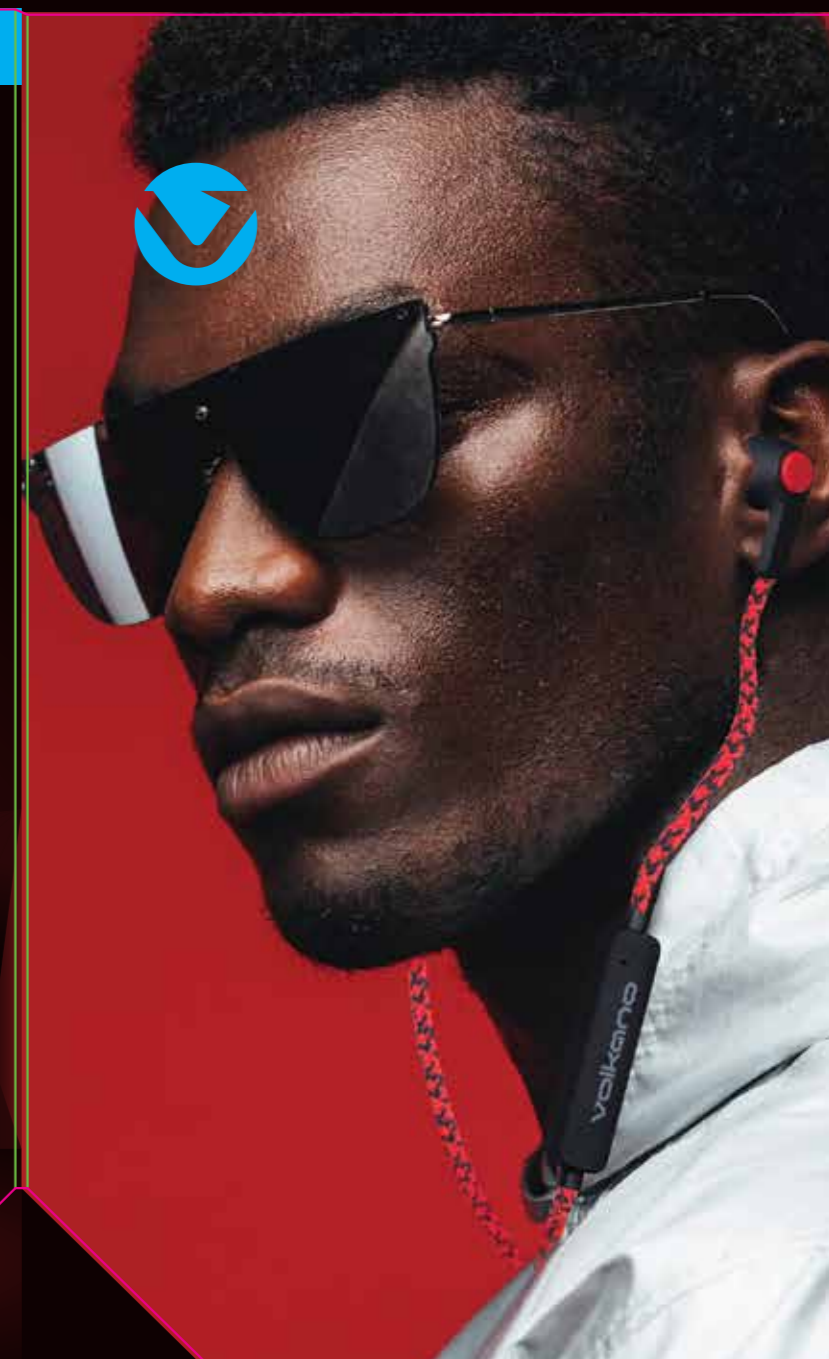

Legend

Dieline

Spot UV

Package Inside

Silver Foil

Process CMYK

Emboss

Rich Black

BLUETOOTH® WIRELESS

volkano
Moda Series

**NYLON BRAIDED
BLUETOOTH® EARPHONES**

**NYLON BRAIDED
BLUETOOTH®
EARPHONES**

- UP TO 4 HOURS PLAYTIME •
- BLUETOOTH •
- CABLE LENGTH ADJUSTER •
- HARD CARRY CASE INCLUDED •

- Hands-Free Calling
- True Stereo Sound
- Volume Controls

Cable Length Adjuster

Specifications:

- Bluetooth® Version: 4.2
- Chip Set: BK HFP, HSP, A2DP, AVRCP
- Range: 10 m
- Playback Time: 3 - 4 Hours
- Battery Capacity: 55 mAh
- Charge Time: 2 Hours
- Battery Type: Lithium Polymer
- Impedance: 32 Ω
- Sensitivity: 98 dB
- Driver: 10 mm
- Power Requirement: 5V DC, 1A
- Frequency Response: 20 Hz - 20 kHz

Earbud Caps
Sized earbuds included; you can choose whichever gives you the best fit.

In-Line Remote
Easy to use multimedia buttons.

Protective
Hard carry case included.

BLUETOOTH® WIRELESS

volkano Bluetooth®
Moda Series

UP TO 4 HOURS PLAYTIME

**NYLON BRAIDED
BLUETOOTH® EARPHONES**

**NYLON BRAIDED
BLUETOOTH®
EARPHONES**

- Hands-Free Calling
- True Stereo Sound
- Volume Controls

OPEN HERE

VK-1107-RD

Made in China

12-Month Limited Warranty