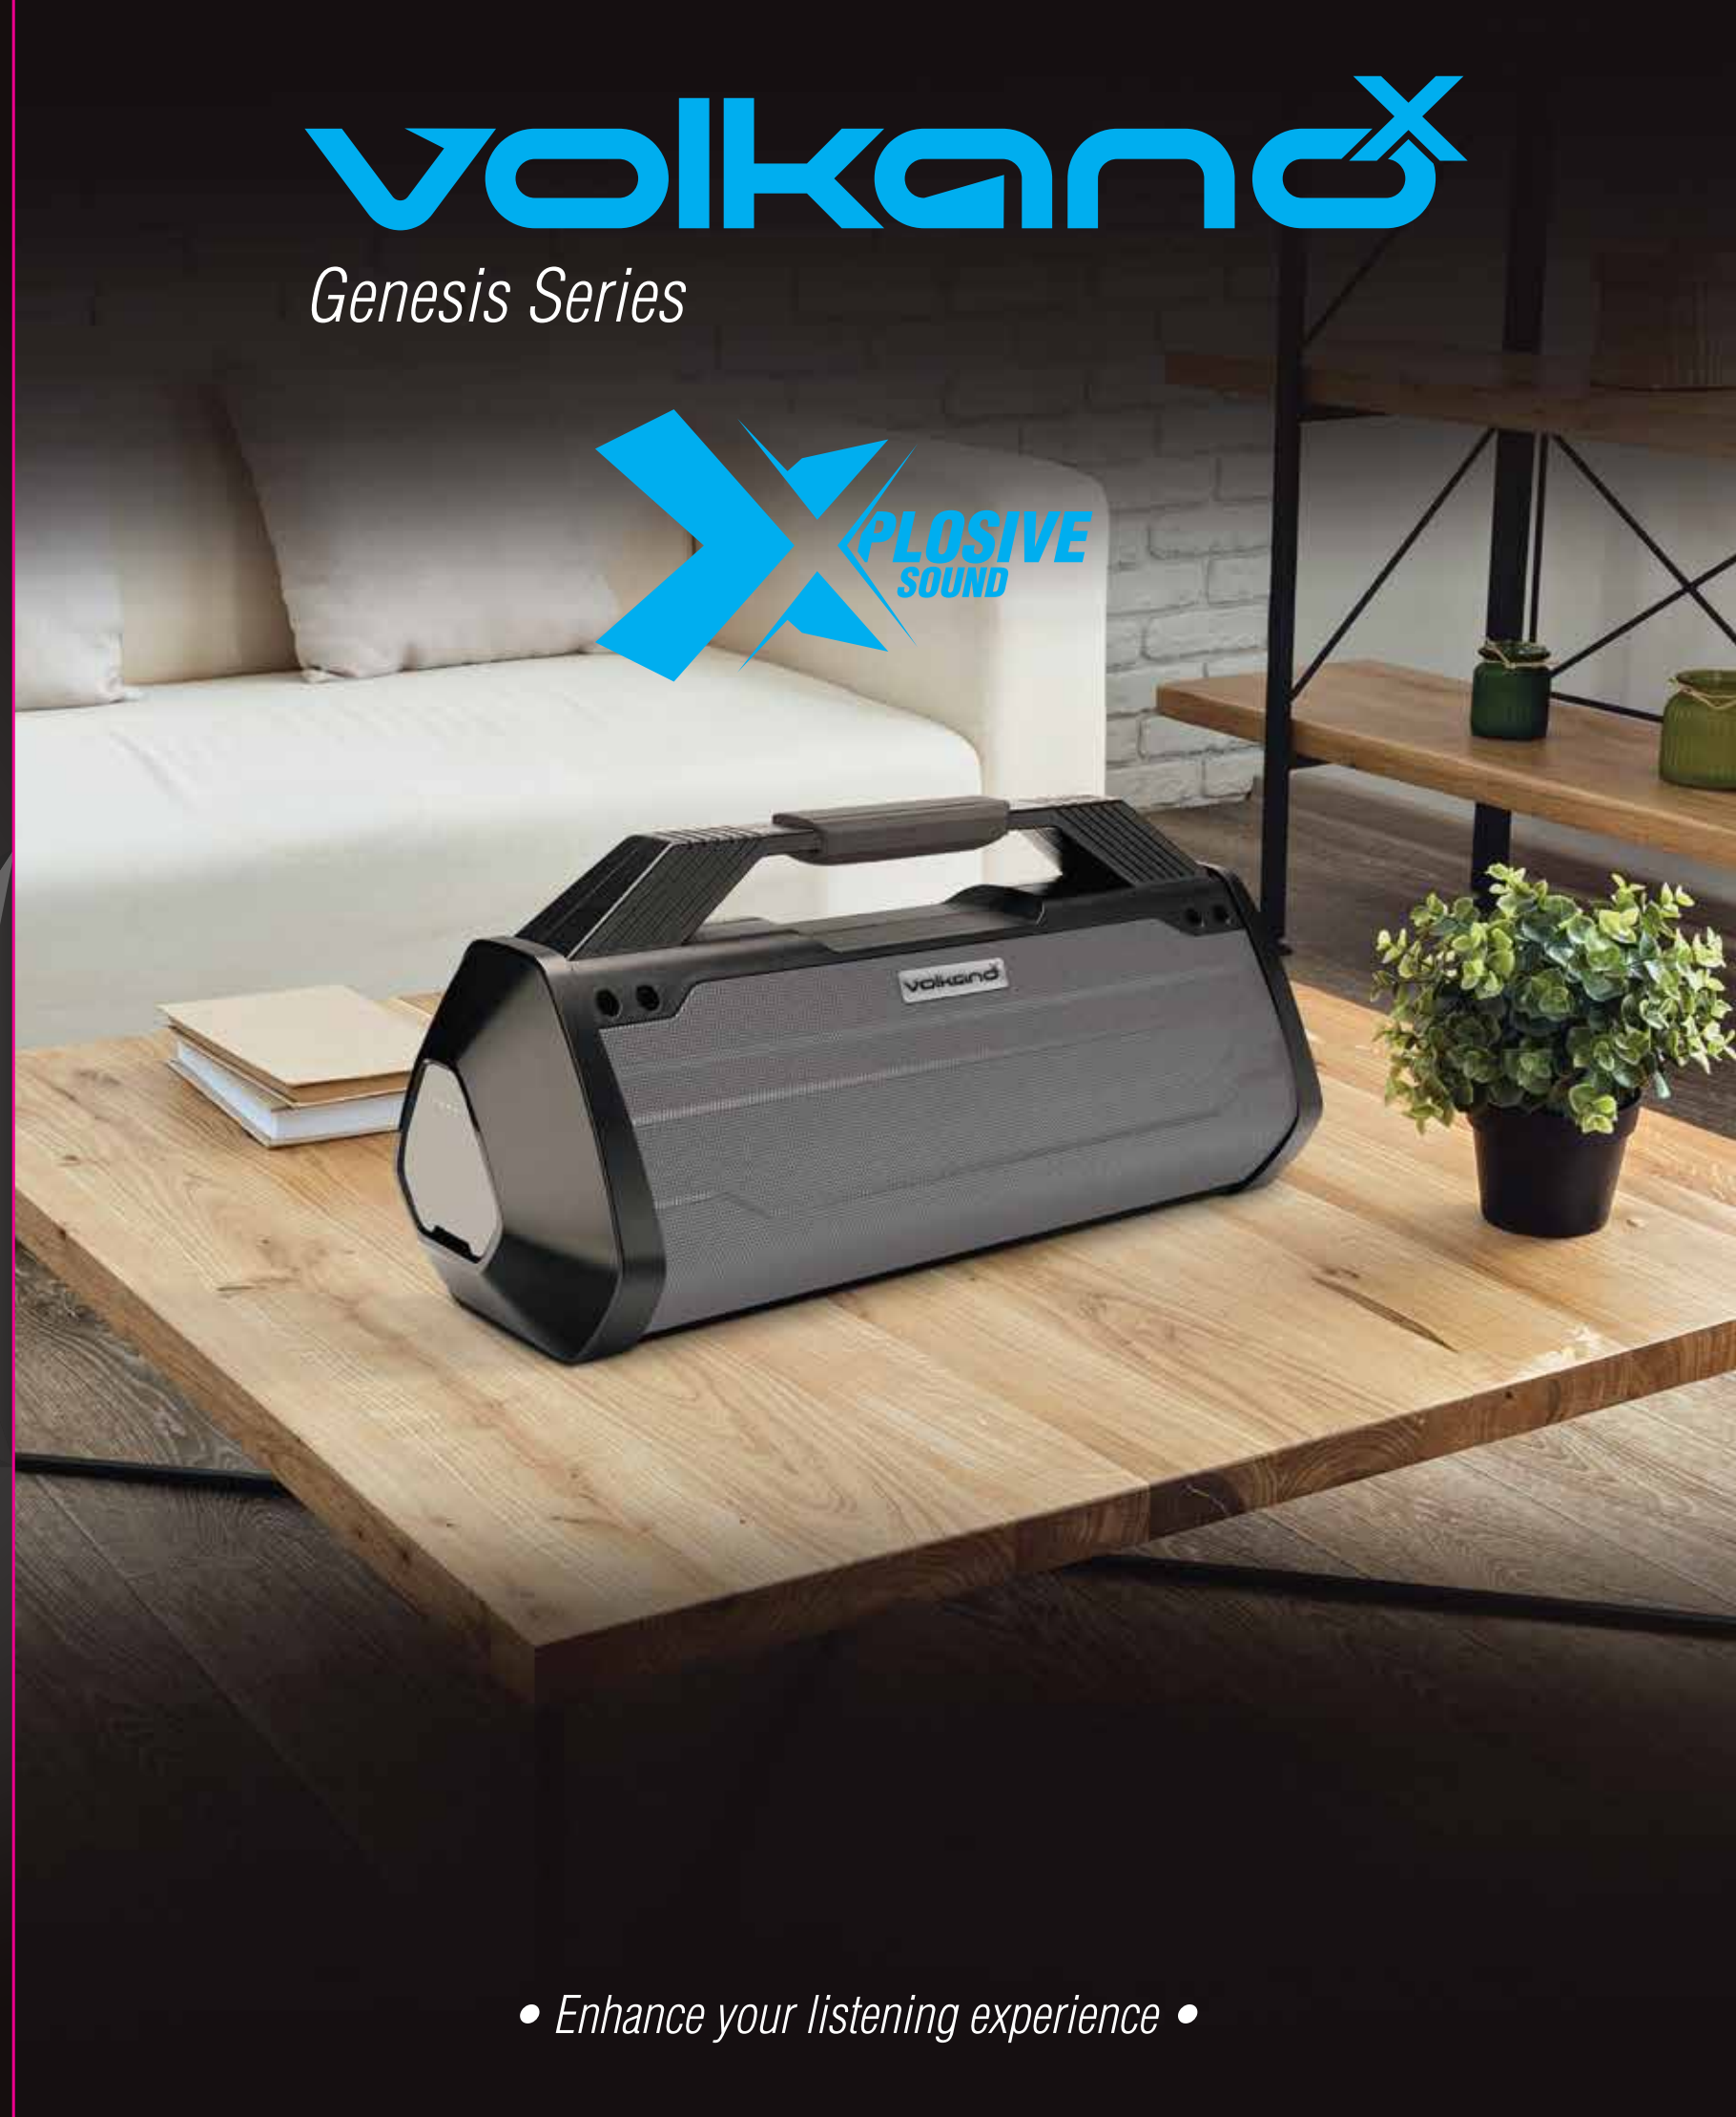

Genesis Series

Indoor & Outdoor EQ Modes

USB, SD & Aux Card Input

Mic Input

Passive Woofers

PORTABLE BLUETOOTH SPEAKER

UP TO **24 HOURS** PLAYTIME

60W PEAK HIGH POWER OUTPUT

EXPLOSIVE SOUND

Specifications:

- Bluetooth Version: 4.2
- Profiles: A2DP / AVCTP / AVDTP / AVRCP / GAVDP / HSP
- Chipset: BK3260M
- Range: 10 m / 33 ft
- Amplifier CO: 493 x 250 x 196 mm / 19.5" x 9.8" x 7.7"
- IP Rating: IPX4
- Charge Input: 5 V DC / 1.5 A
- Charge Time: 2.5 Hours
- Battery: 11.1 V / 6 600 mAh Li-Ion
- Playtime: 24 Hours
- Max Size for SD Card: 16 GB
- Max Size for USB Input: 16 GB
- Frequency Range: 20 Hz ~ 20 KHz
- Signal to Noise Ratio: >75 dB
- Sensitivity: 80 dB
- Drivers: 4 x 2"
- Passive Woofer: 2" x 4"
- Power: 40 W RMS / 60 W Peak

BATTERY LEVEL INDICATOR

MULTIPLE INPUTS

CARRY HANDLE

RUBBERISED SURFACE

EQ MODES

PANORAMIC SOUND

Package Contents:

- VolkanoX Genesis Series Bluetooth Speaker
- Power Adapter
- Aux Cable
- Instruction Manual

MADE IN CHINA

6 605545 133326

volkano.com

The product has been tested and certified to meet the requirements of the CE mark. Please refer to the instruction manual inside. *12-Month Limited Warranty. Please be responsible & recycle the packaging.